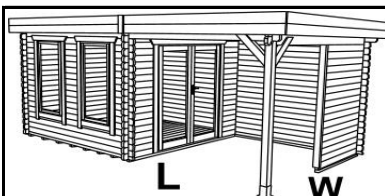

Retail Price List: Southern Log Cabins

09/04/2014

Warwick Garage Double Glazing	£	49.99	
-------------------------------	---	-------	--

Home Delivered Install Price

The Dalton 44mm

Standard window / door style on this model is georgian style
line drawing shows: shaped barge boards (available as optional extra)

Home Delivered Install Price

The Lulworth 44mm

Standard window / door style on this model is full pane style

16x10w Lulworth 44mm	£	2,954.99	£	775.00
----------------------	---	----------	---	--------

Palmers Garden Centre, Bernards Way,
Yeovil, Somerset, BA20 2FH
Tel: 01935 471111 or 01935 472288