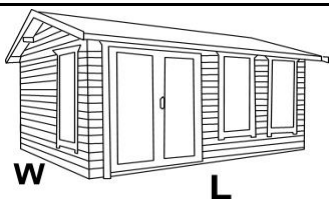

Retail Price List: Southern Log Cabins

09/04/2014

The Jacob 44mm

Standard window / door style on this model is full pane style

14x10w Jacob 44mm	£	3,285.45	£	945.00
16x10w Jacob 44mm	£	3,446.80	£	945.00
18x10w Jacob 44mm	£	3,800.50	£	945.00
14x12w Jacob 44mm	£	3,455.00	£	945.00
16x12w Jacob 44mm	£	3,798.10	£	945.00
18x12w Jacob 44mm	£	4,118.39	£	945.00
14x14w Jacob 44mm	£	3,740.86	£	945.00
16x14w Jacob 44mm	£	4,061.20	£	945.00
18x14w Jacob 44mm	£	4,518.78	£	945.00
Jacob Double Glazing	£	228.79		

Home Delivered

Install Price

The Sherborne 44mm

Standard window / door style on this model is full pane style

14x10w Sherborne 44mm	£	2,849.99	£	775.00
16x10w Sherborne 44mm	£	3,059.99	£	775.00
16x12w Sherborne 44mm	£	3,274.99	£	775.00
16x14w Sherborne 44mm	£	3,489.99	£	775.00
18x10w Sherborne 44mm	£	3,114.99	£	775.00
18x12w Sherborne 44mm	£	3,439.99	£	775.00
18x14w Sherborne 44mm	£	3,639.99	£	775.00
18x16w Sherborne 44mm	£	3,889.99	£	775.00
20x10w Sherborne 44mm	£	3,299.99	£	775.00
20x12w Sherborne 44mm	£	3,599.99	£	775.00
20x14w Sherborne 44mm	£	3,859.99	£	775.00
20x16w Sherborne 44mm	£	4,174.99	£	775.00
Sherborne Double Glazing	£	199.99		