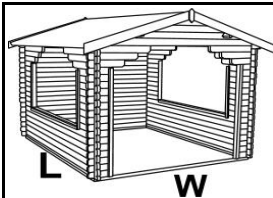

Home Delivered

Install Price

The Outdoor Shelter 44mm

line drawing shows: shaped barge boards (available as optional extra)

8x8w Outdoor Shelter 44mm	£	1,259.99	£	675.00
---------------------------	---	----------	---	--------

Home Delivered

Install Price

The Stowe 44mm

10x10w Stowe 44mm	£	1,419.99	£	675.00
12x10w Stowe 44mm	£	1,549.99	£	675.00
12x12w Stowe 44mm	£	1,629.99	£	675.00

Home Delivered

Install Price

The Balmoral 44mm

Standard window / door style on this model is georgian style
line drawing shows: shaped barge boards (available as optional extra)