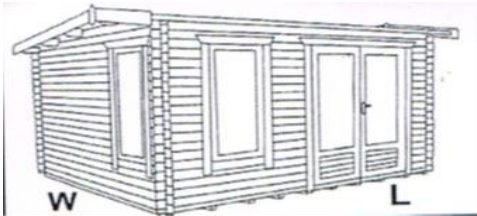

Home Delivered

Install Price

Southern LOG CABINS

Palmers Garden Centre, Bernards Way,
Yeovil, Somerset, BA20 2FH
Tel: 01935 471111 or 01935 472288

All drawings are for illustration purposes only (not to scale)
All sizes shown on this list are approximate only
width (w) measurement always denotes gable dimension
as standard cabins come untreated with green mineral felt
28 & 44mm cabins come glazed with horticultural glass
19mm cabins come with perspex glazing