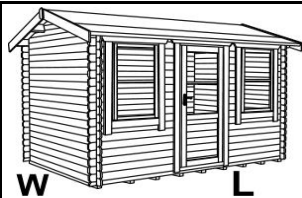

Palmers Garden Centre, Bernards Way,
Yeovil, Somerset, BA20 2FH
Tel: 01935 471111 or 01935 472288

All drawings are for illustration purposes only (not to scale)
All sizes shown on this list are approximate only
width (w) measurement always denotes gable dimension
as standard cabins come untreated with green mineral felt
28 & 44mm cabins come glazed with horticultural glass
19mm cabins come with perspex glazing

Retail Price List: Southern Log Cabins

09/04/2014

14x14w Henley 28mm	£	2,509.99	£	575.00
Henley Toughened Glass	£	119.99		
Henley Double Glazing	£	119.99		
Henley Convert to Full Pane Style (inc. Toughened Glass)	£	169.99		

Home Delivered

Install Price

The Skipton 28mm

Standard window / door style on this model is euro style

Available in 44mm logs = Add 22% to building price

12x8w Skipton 28mm	£	1,894.99	£	525.00
14x8w Skipton 28mm	£	1,999.99	£	525.00
12x10w Skipton 28mm	£	2,024.99	£	525.00
14x10w Skipton 28mm	£	2,109.99	£	525.00
12x12w Skipton 28mm	£	2,184.99	£	525.00
14x12w Skipton 28mm	£	2,269.99	£	525.00
14x14w Skipton 28mm	£	2,439.99	£	525.00
Skipton Toughened Glass	£	84.99		
Skipton Double Glazing	£	84.99		
Skipton Convert to Full Pane Style (inc. Toughened Glass)	£	139.99		

Home Delivered

Install Price