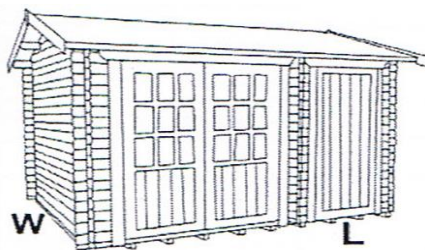

The Chatsworth 44mm

Standard window / door style on this model is georgian style
line drawing shows: shaped barge boards (available as
optional extra)

12x8w Chatsworth 44mm	£	2,596.00	£	480.00
Gyles Toughened Glass	£	89.99		
Gyles Double Glazing	£	89.99		

44mm model

Install Price