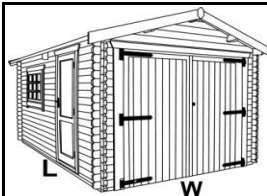

The Warwick Garage 44mm

Standard window / door style on this model is georgian
windows / boarded doors

16x10w Warwick Garage 44mm	£	2,529.99	£	775.00
18x10w Warwick Garage 44mm	£	2,744.99	£	775.00
20x10w Warwick Garage 44mm	£	3,059.99	£	775.00
16x12w Warwick Garage 44mm	£	2,849.99	£	775.00
18x12w Warwick Garage 44mm	£	2,999.99	£	775.00
20x12w Warwick Garage 44mm	£	3,379.99	£	775.00
16x14w Warwick Garage 44mm	£	3,169.99	£	775.00
18x14w Warwick Garage 44mm	£	3,379.99	£	775.00
20x14w Warwick Garage 44mm	£	3,519.99	£	775.00
Warwick Garage Toughened Glass	£	49.99