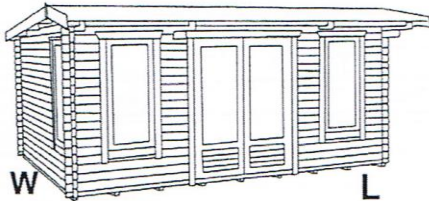

Home Delivered

Install Price

The Adlington 44mm

Standard window / door style on this model is full pane style

18x14w Adlington 44mm (inc. Veranda)	£	3,949.99	£	945.00
18x16w Adlington 44mm (inc. Veranda)	£	4,249.99	£	945.00
18x18w Adlington 44mm (inc. Veranda)	£	4,439.99	£	945.00
20x14w Adlington 44mm (inc. Veranda)	£	4,199.99	£	945.00
20x16w Adlington 44mm (inc. Veranda)	£	4,439.99	£	945.00
20x18w Adlington 44mm (inc. Veranda)	£	4,699.99	£	945.00
20x20w Adlington 44mm (inc. Veranda)	£	4,959.99	£	945.00
Adlington Double Glazing	£	169.99		

Retail Price List: Southern Log Cabins

09/04/2014

The Jacob 44mm

Standard window / door style on this model is full pane style

14x10w Jacob 44mm	£	3,285.45	£	945.00
16x10w Jacob 44mm	£	3,446.80	£	945.00
18x10w Jacob 44mm	£	3,800.50	£	945.00
14x12w Jacob 44mm	£	3,455.00	£	945.00
16x12w Jacob 44mm	£	3,798.10	£	945.00
18x12w Jacob 44mm	£	4,118.39	£	945.00
14x14w Jacob 44mm	£	3,740.86	£	945.00
16x14w Jacob 44mm	£	4,061.20	£	945.00
18x14w Jacob 44mm	£	4,518.78	£	945.00
Jacob Double Glazing	£	228.79		